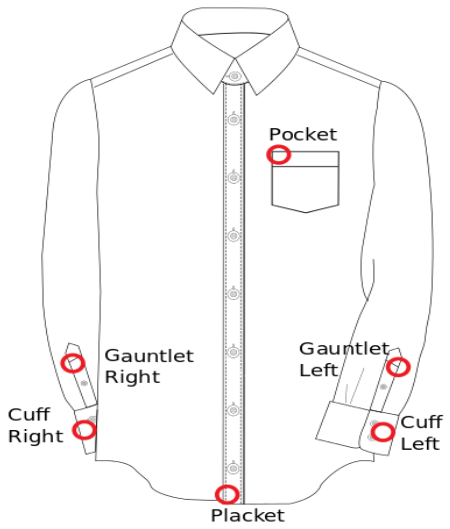

LMD Designs

24552 Raymond Way STE 817
Lake Forest CA 92609-0817
Tel: (949) 588-5446
Cell: (949) 439-1480

ORDER FORM

Shirt Embroidery

SOLD TO: _____

_____

_____

Date:			PO No.:			Job Name:								In Hands Date:		
Saved As :																
STYLE	COLOR	NAME	YOUTH				ADULT							TOTAL QTY	Price Each	TOTAL PRICE
			S	M	L	XS	S	M	L	XL	2XL	3XL	4XL			
Special Instructions:										EXTRA FEES						
										EMBROIDERY SET UP						
										50% DEPOSIT						
										TOTAL						

MEN'S DRESS SHIRT

TEE SHIRT (Gildan 800)

Our Products are by: **PORT AUTHORITY**